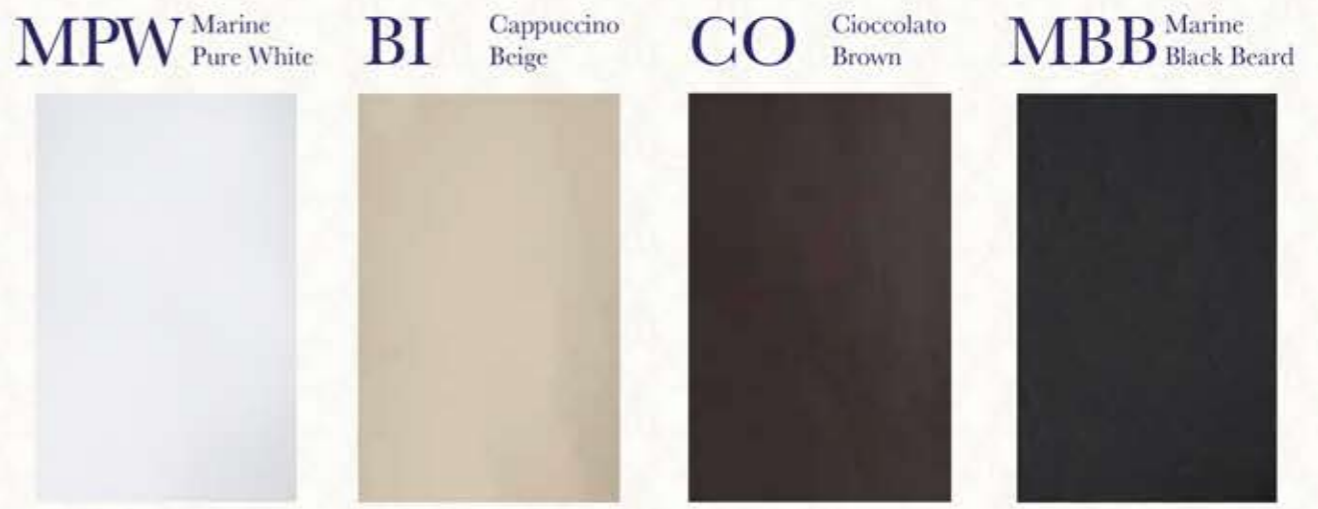

Vinyls

60% polyurethane / 30% leather / 10% polyester